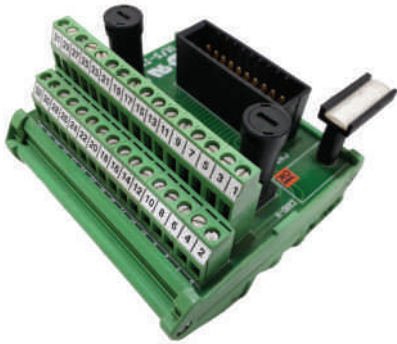

List of Customized Interface Modules

8 Channel AI module with TR disconnector

Genset ON/OFF Relay Module

16 Channel FTA for IOTA module

MTL LFDDI FTA

MPG BOX with Selector switch and Spira

EOL WITH CABLE

24 PORT Aluminium black compact LIU with open

Customized Relay logic board

8 Channel fuse board with ON/Off Switch